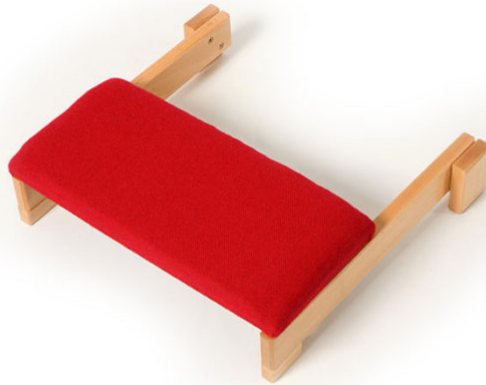

WOODEN UPHOLSTERED KNEELER

£22.50

A firm padded cushion is mounted onto a wooden frame which fits neatly underneath your chair, to then slide out easily when in use. Shop online.

SKU: A118 | Categories: [Accessories](#), [Chair Add-Ons](#), [Pads & Cushions](#)

PRODUCT DESCRIPTION

The Wooden Upholstered Kneeler from Rosehill is one of our most popular options for kneeling. The firm padded cushion is mounted onto a wooden frame which fits neatly underneath your chair to then slide out easily when in use. The buffers on the side of the frame keep it in place.